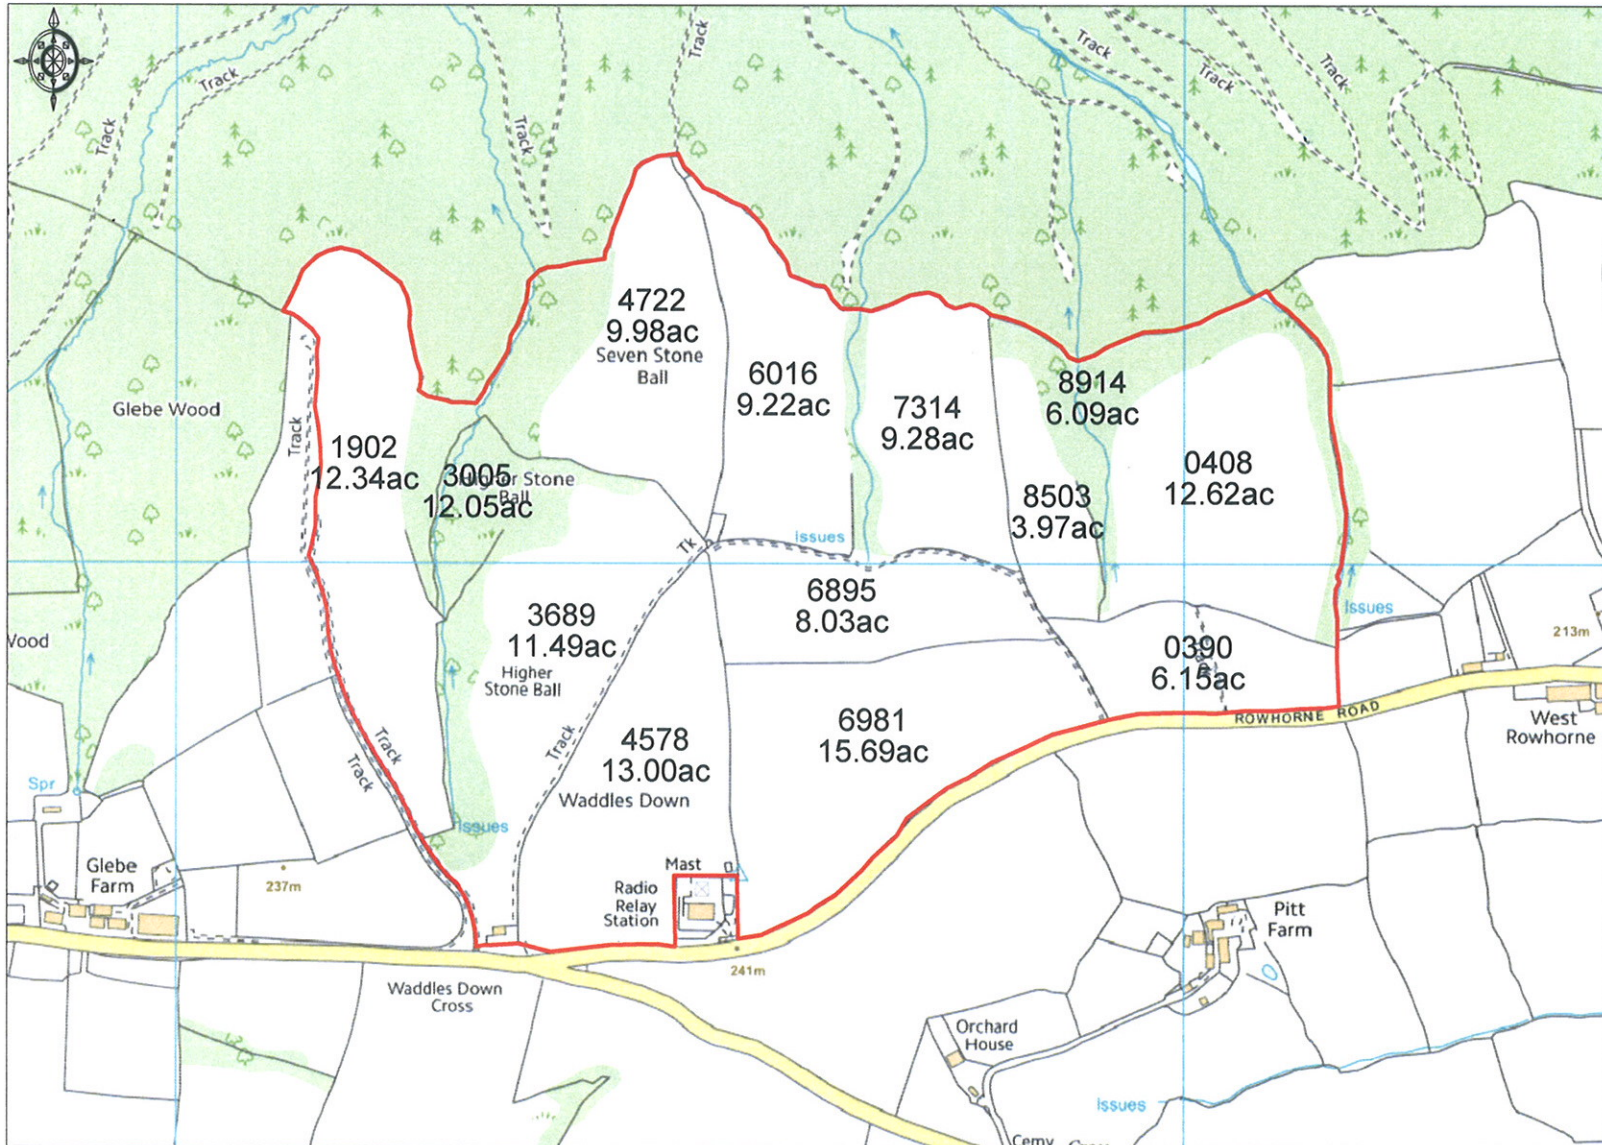

LAND AT WADDLES DOWN, WHITESTONE, EXETER, DEVON

Ordnance Survey © Crown Copyright 2016. All rights reserved. Licence number 100022432. Plotted Scale - 1:7500